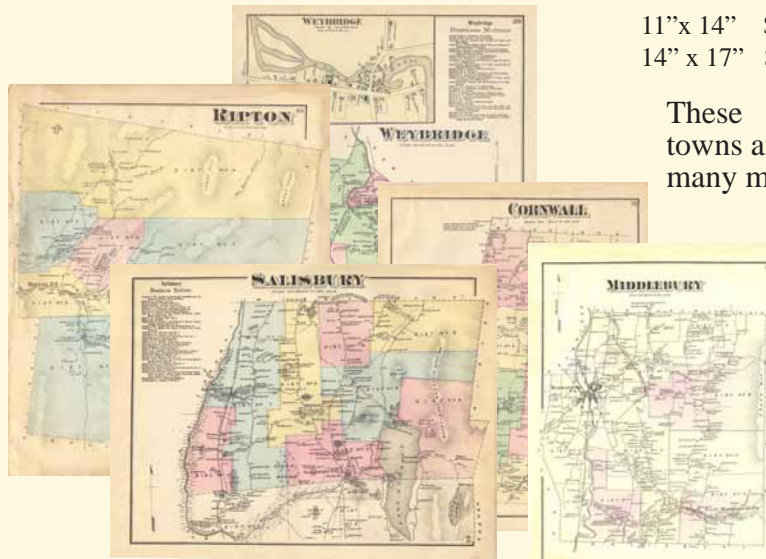

Small Town Maps

reprints from the 1871 "Beers Atlas"

11" x 14" $10
14" x 17" $15

These towns and many more

For more info, and to view these maps on-line, go the the web site www.old-maps.com

Maps on CD

Sets of town maps for 2 different years

1857 $30
1871 $30
38 maps

"Beers"
$30
1871
55 maps

Regional VT Maps
Champlain Valley & Central Vermont
$30
25 maps
1756-2005

Retail package:
5 1/2" x 8 1/2"