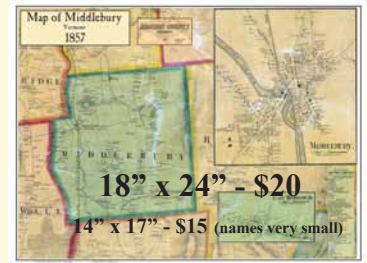

Middlebury 1857

18" x 24" - $20
14" x 17" - $15 (names very small)

The oldest complete road map of town - shows every road and every house with the owner's names. Excerpted from the "Map of Addison County" by H.F. Walling. Includes 2 inset maps.

Similar maps available for nearby towns...

Vibrant color inkjet prints