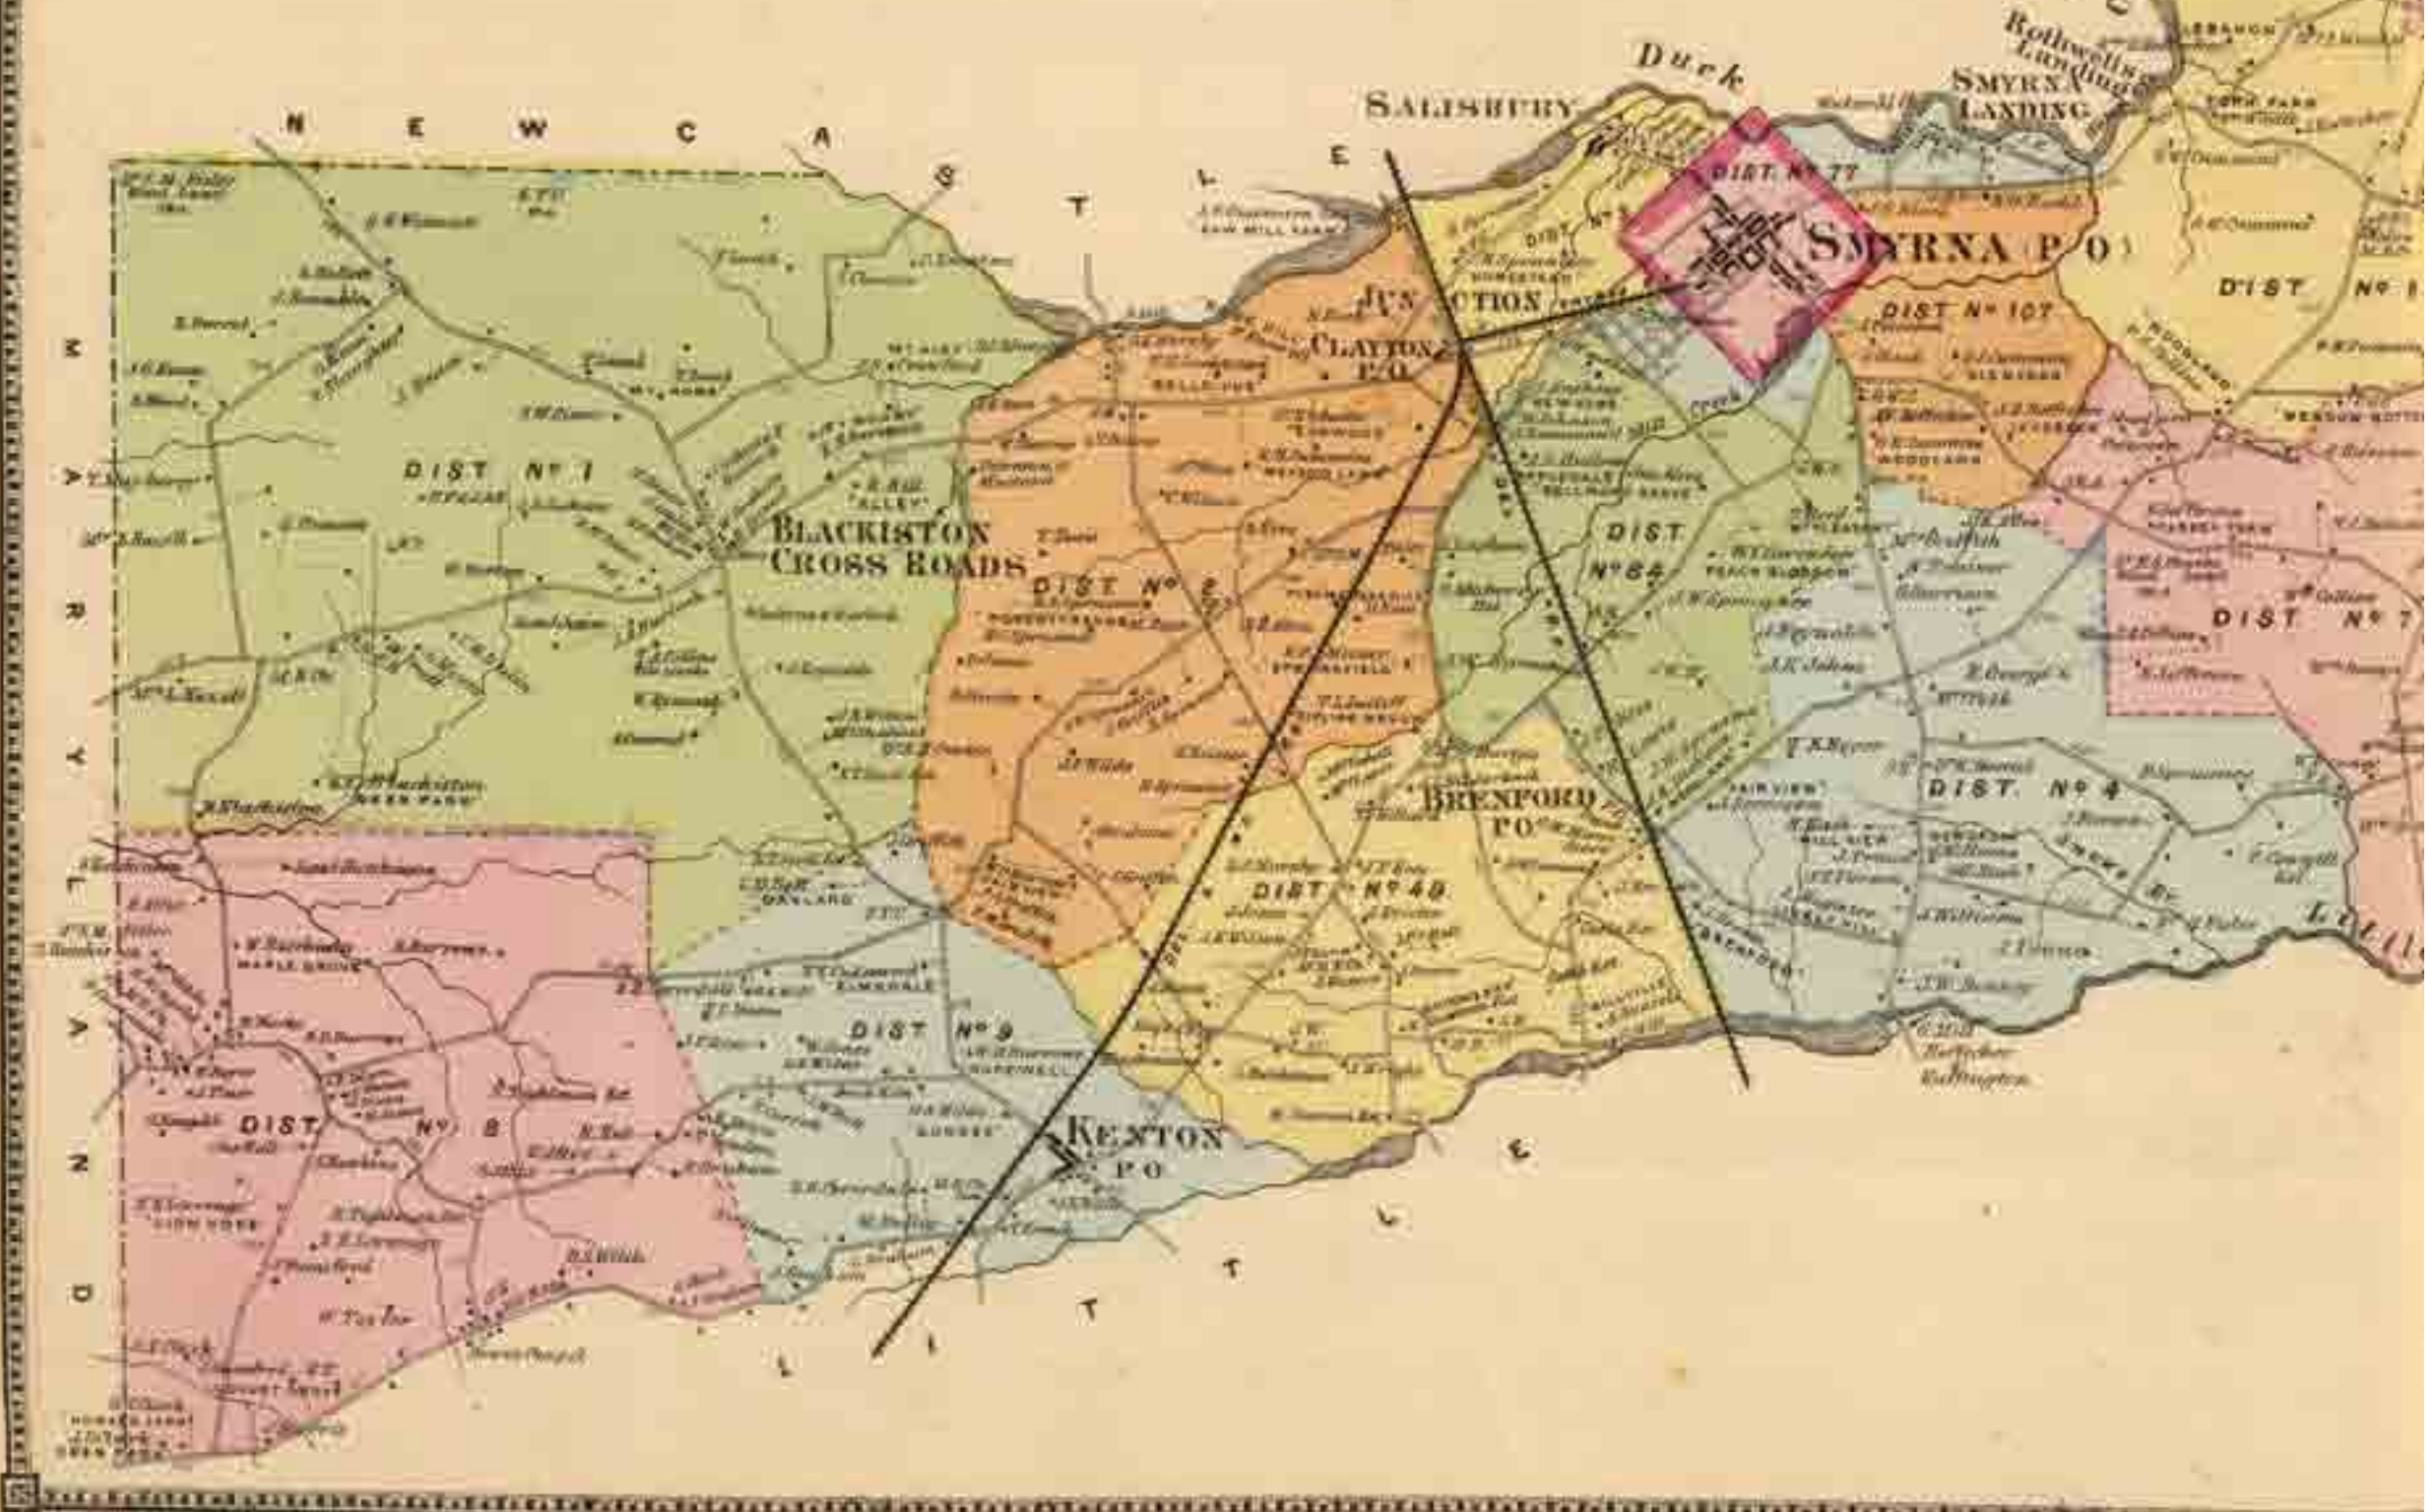

Smyrna Landing Business Directory.

Augustus Scott... Proprietor of the Beches and Oats Vine-Yard and Nursery, Manufacture of Grape Wine, and Dealer in General Merchandise.
K. F. Hastings... Ship Builder.
Jacob Hallman... Lime Burner.