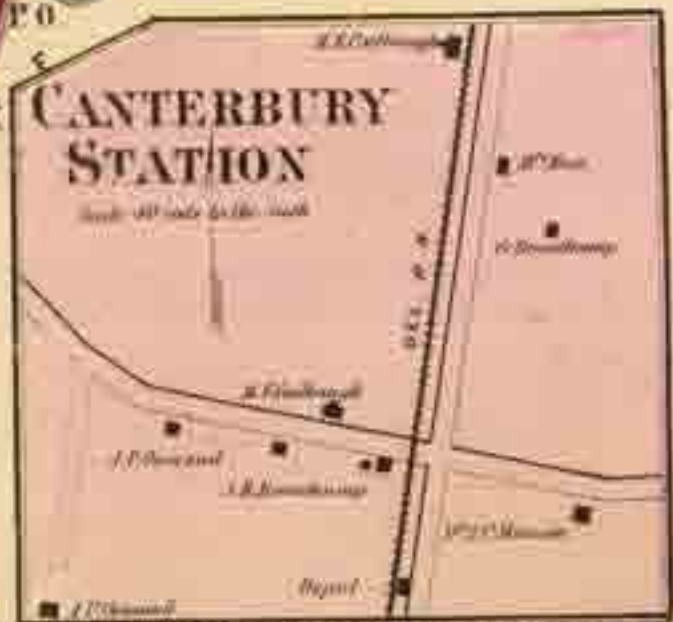

Willow Grove Business Directory.

- H. B. Dwyer... Dealer in Dry Goods, Groceries, Drugs, Hardware, Tinware, Quackery, Underty, Boots, Shoes, Hats, Caps, Fancy Notions, Ac., and F.M.
- A. Broadway & Son... Manufacturers of Leather, and Dealers in Shoe Findings, Boots, Shoes, Saddlery, Hardware, Harness, Ac.
- J. G. Smith... Steam Saw and Grind Mill. Hard Wood Lumber. Cut to Order any regular size.
- A. Jackson... Surveyor.
- T. G. Rogers, M.D.
- Levi G. Cohen... Currier.
- Geo. S. Rhodes... Agent Home Life Insurance Company, and Blacksmith.

Wyoming Business Directory.

1. **Hotel.**
   Peter Wanta... Proprietor of Wyoming Hotel.
2. **Mechanics.**
   Geo. T. Jakes... Dealer in General Merchandise, and Agent for Adams' Express and Singer Sewing Machines.
   W. F. Lydale... Miller and Grain Dealer.
   Wm. McFerris... Lumber Dealer.
3. **Miscellaneous.**
   C. T. Randall... Real Estate Agent.
   W. W. Meredith... Produce Broker.
   Wm. B. Hollowell... Livery and Sale Stable.
   A. D. Davis... Painter M. E. Thrash.
   Geo. Austin... Bricklayer and Builder.
   T. L. Wertz... Farmer.
   S. Lewis, Esq... Farmer.

LEBANON BUSINESS DIRECTORY
Map by Geo. W. Fisher, Publisher of the Delaware State Gazette, Wilmington, Delaware.

Centerbury Station Business Directory

- M. E. Doolough... Horse Carriage and Farmer.
- A. P. Osmund... Rail Road Agent and Farmer.
- A. P. Minton... Farmer.

Magnolia Business Directory.

- Edward Stone... Justice of Peace and Farmer.
- M. S. Van Burslow... Dealer in Lumber, Brick and Marble also generally.
- J. H. George... Druggist and Dealer in Perfumery.
- L. A. Martin, M.D.
- Isaac Doolin... Manufacturer of Carriage Wagons, Farming Implements and Blacksmithing.
- G. W. Kinnon... Manufacturer of Shoes and Boots.