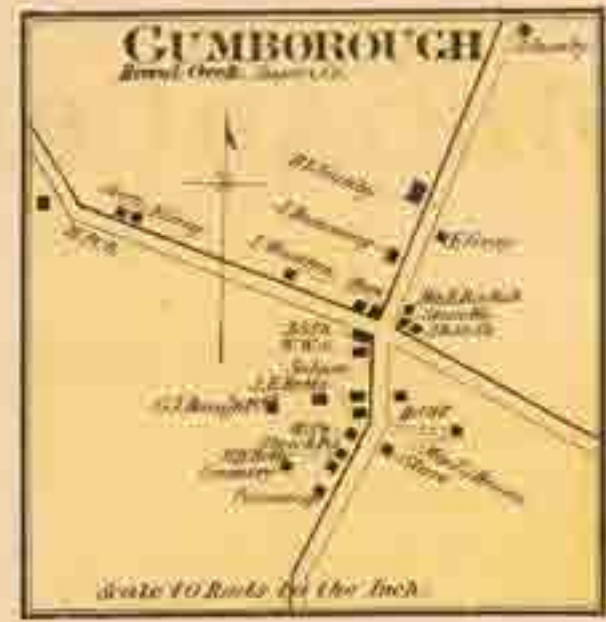

BUSINESS DIRECTORY
The following is a list of the names of the business firms in the town of Gumborough, Delaware, as given by the proprietors of the same.