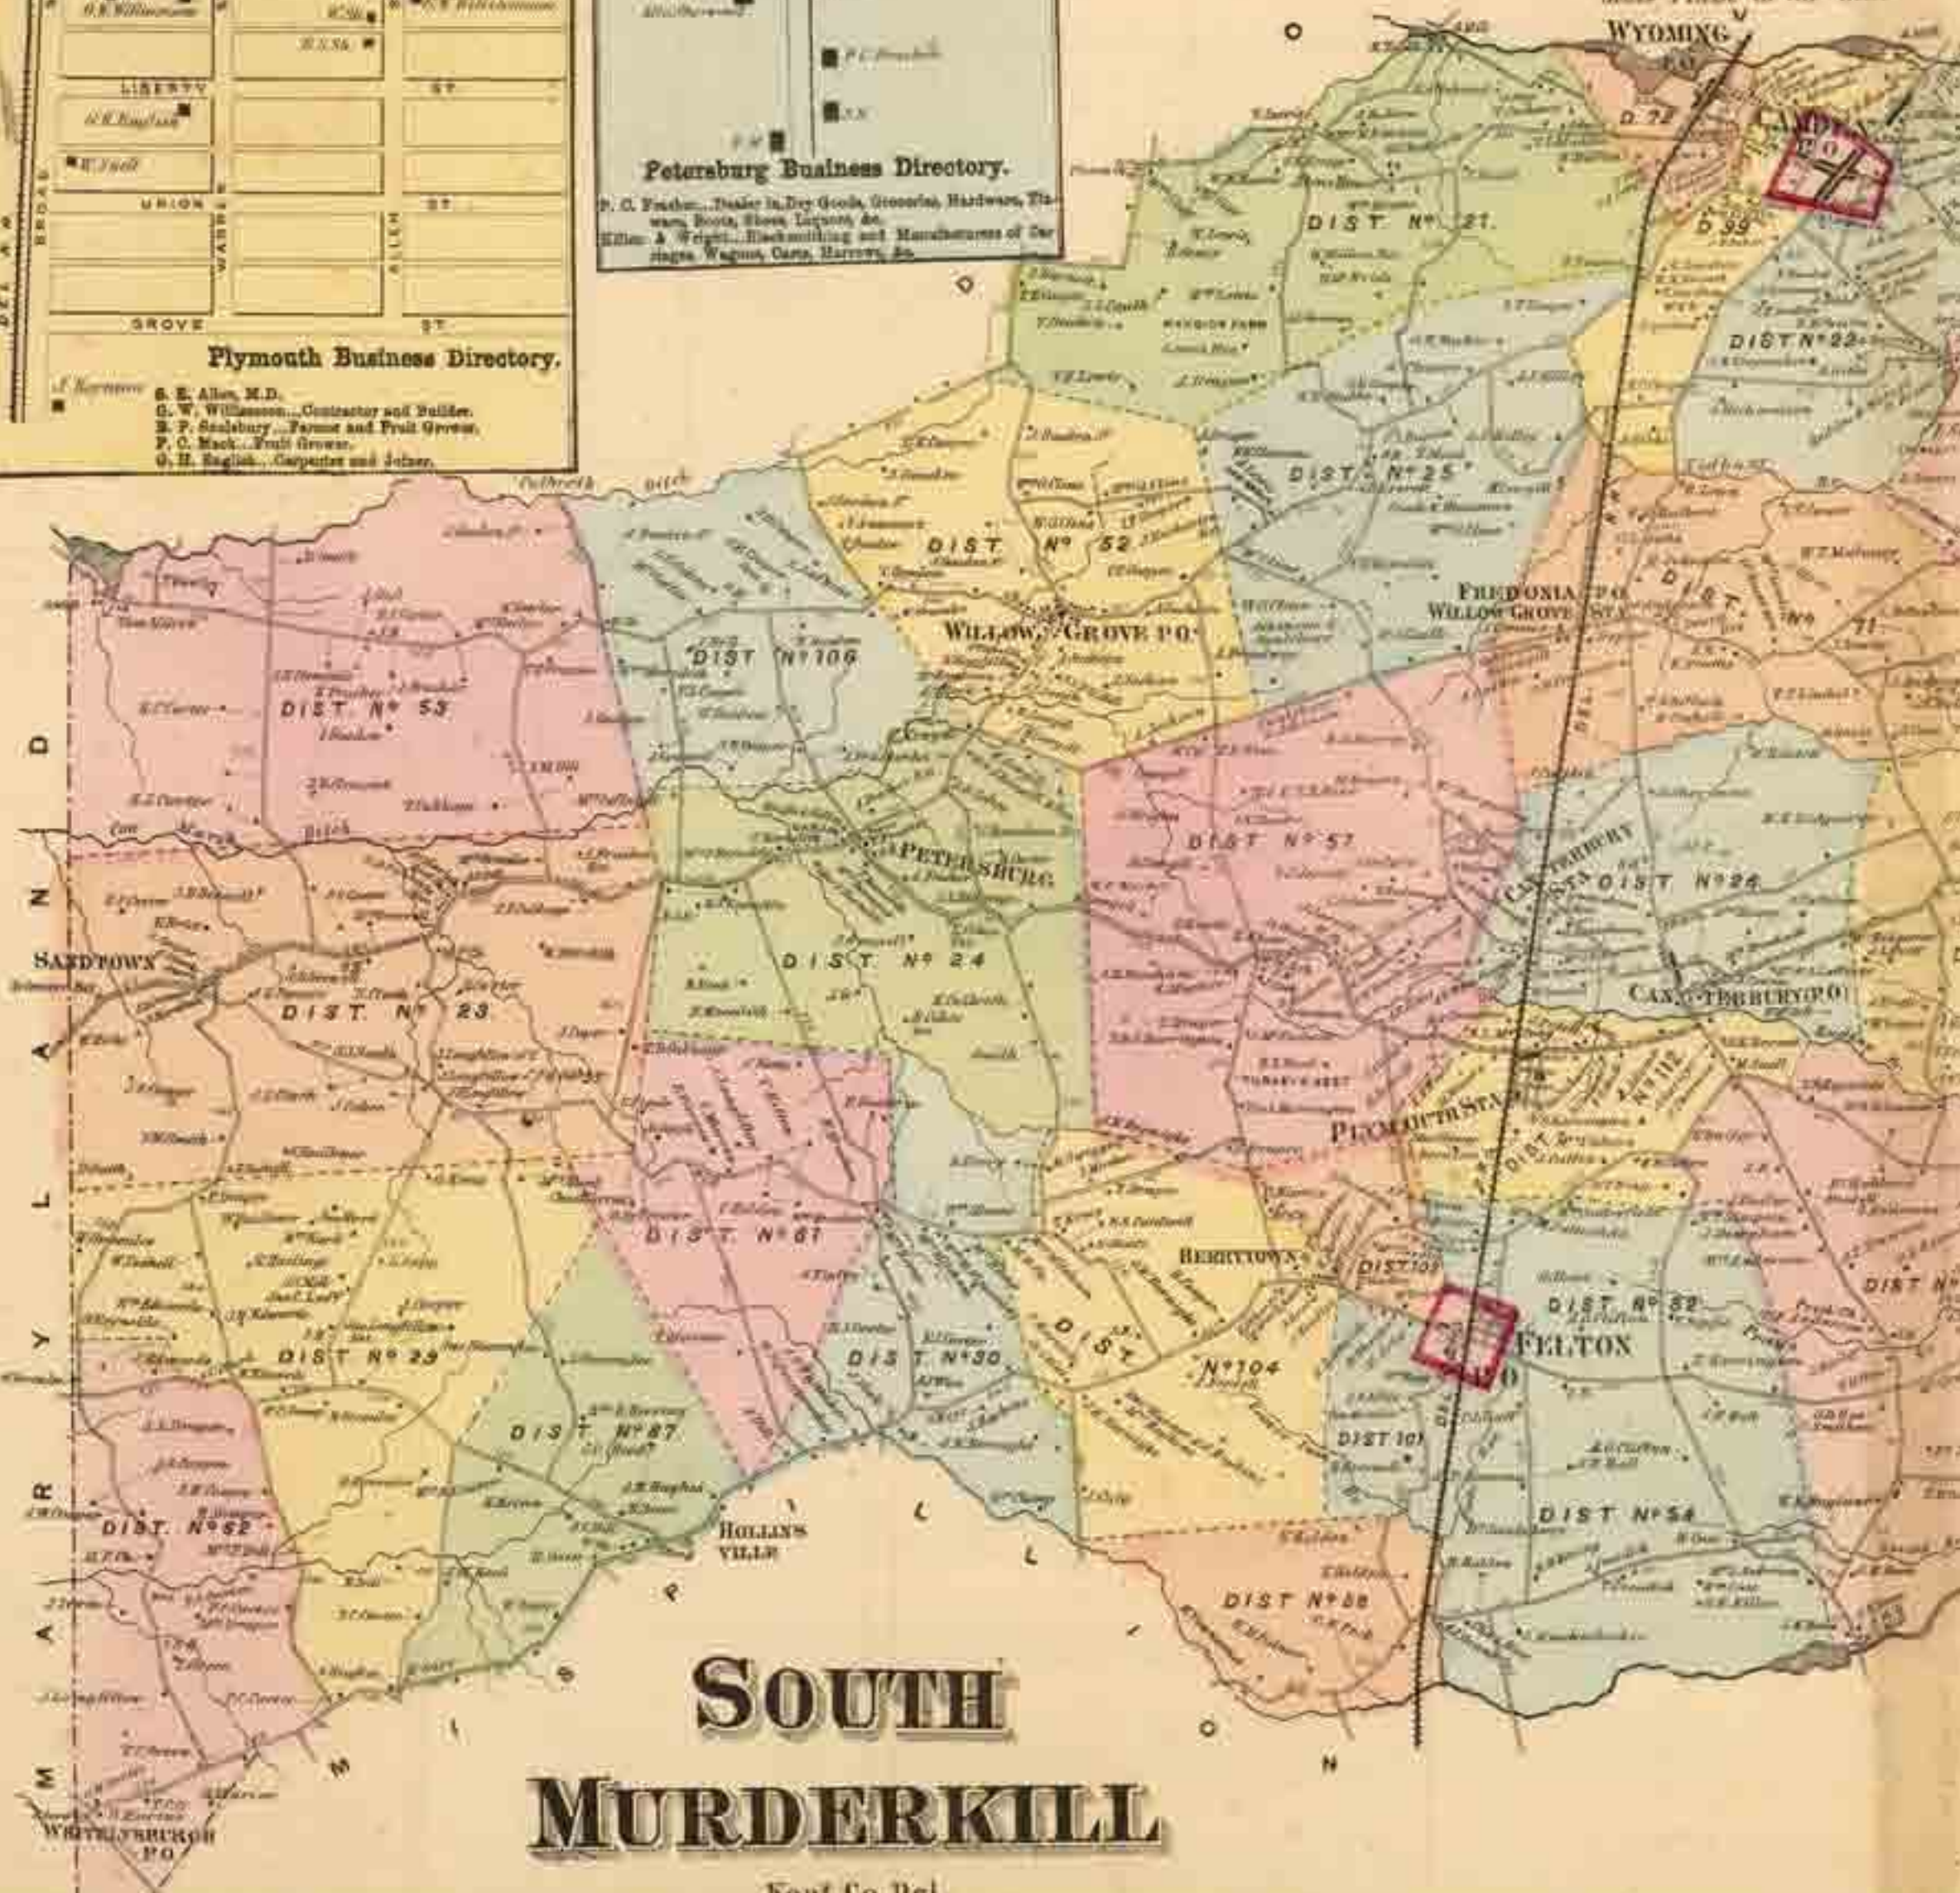

NORTH MURDERKILL

Kent Co. Del.

Scale 1 inch to the mile

WYOMING

52 PLYMOUTH
Scale 1/4 inch to the mile

FRONT ST.	W.S. Allen	K.T. Salisbury
CHURCH ST.	H.S. Williams	K.S. Williams
LIBERTY ST.	G.H. English	
UNION ST.		
GROVE ST.		

Plymouth Business Directory.
B. E. Allen, M.D.
G. W. Williamson, Contractor and Builder.
E. P. Salisbury, Farmer and Fruit Grower.
P. C. Mack, Fruit Grower.
G. H. English, Carpenter and Joiner.

PETERSBURG

Petersburg Business Directory.
P. C. Feather, Dealer in Dry Goods, Groceries, Hardware, Tinware, Boots, Shoes, Liquors, &c.
H. H. & W. Wright, Blacksmithing and Manufacturers of Carriages, Wagons, Carts, Harrows, &c.

SOUTH MURDERKILL

Kent Co. Del.