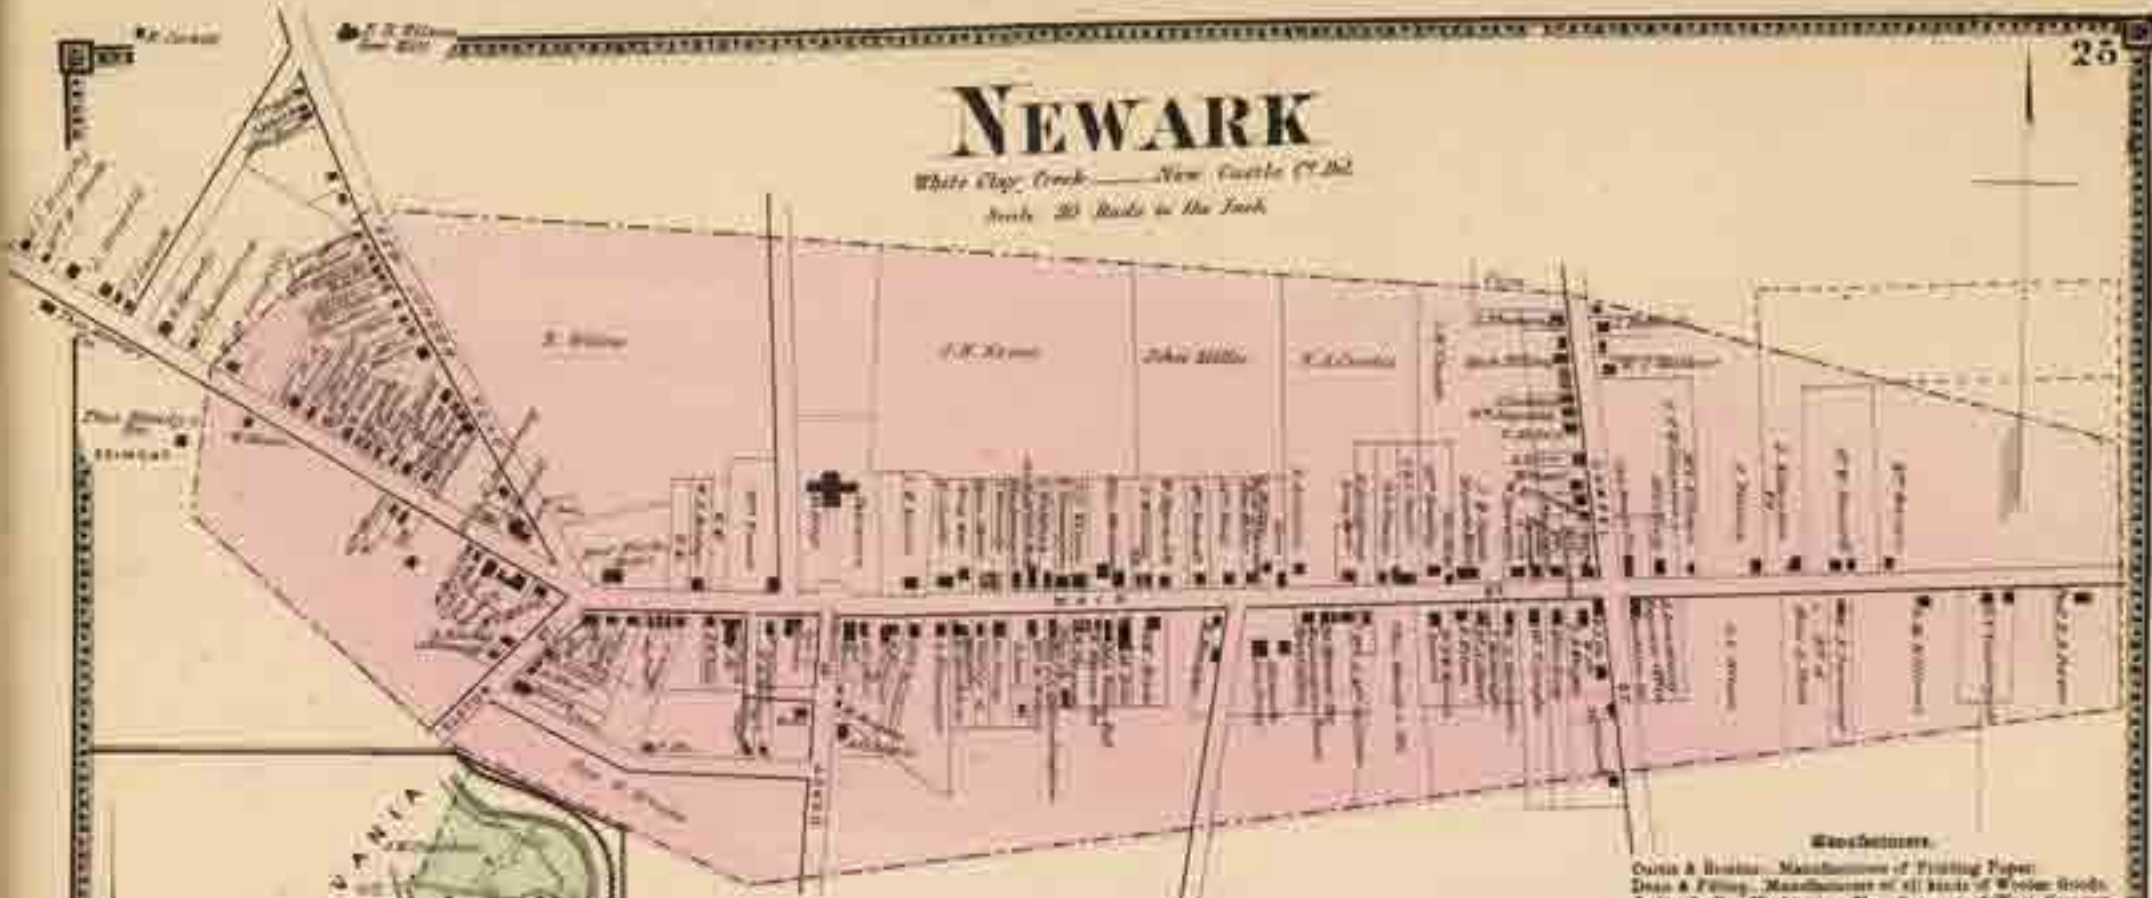

NEWARK

White Clay Creek—New Castle Co. Del.
Scale 20 Miles to the Inch

Newark Business Directory.

Hotels.
Jas. Mansfield... Proprietor of Washington Hotel.
Philip Marshall... Proprietor of Delaware House.

Merchants.
J. F. Williamson... Dealer in Dry Goods, Groceries, Hardware, Stationery, Hats, Caps, Boots, Shoes, &c.

Spiegel & Bunnell... Dealers in Dry Goods, Groceries, Books, Shoes, Hardware, Glassware, Crockery, &c.

Geo. Evans... Dealer in General Merchandise.

Benl. Child... Dealer in Drugs, Medicines, Patent, Oil, Varnishes, Window Glass, Carpet, &c.

A. Lovell, Jr.... Dealer in Drugs, Medicines, Patent, Oil, Varnishes, Dry Goods, Glass and Oilcut.

J. W. Evans... Grocer Merchant.

Chas. F. Lippincott... Dealer in Shirts, Tea and Glass Tea Ware, Etc. Reading and Sporting.

Manufacturers.
Curtis & Brother... Manufacturers of Printing Paper.
Deane & Feltus... Manufacturers of all kinds of Window Glass.
Deane & Co. Machinery... Manufacturers of West Hammer, Shovel, Grading and Mill Work of every description.
Job Armstrong... Manufacturer and Dealer in Saddles, Harness, Whips, Hacks and Fly Nets.

Milliners.
Prof. E. D. Foster... Tailor of Newark Avenue.
Jas. Kay... Tailor.
Wm. Reynolds... Business.
E. W. Hanson, D.D.S... Dentist. Also, Manufacturer of Artificial Teeth, and sold on continuous Gum.
Charles Blodgett... Captain of National Bank, Newark.
A. Lovell, Sr... Physician and Surgeon.