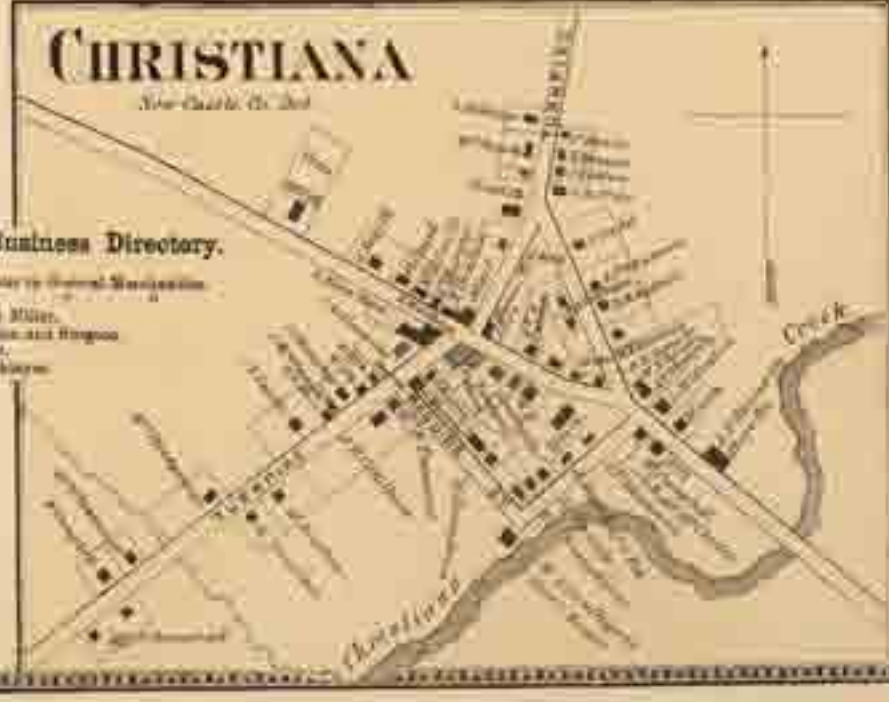

New Castle Co. Del.
Scale 1/4 Inch to the Mile

GLASGOW

ST. GEORGES

New Castle Co. Del.
Scale 1/4 Inch to the Mile

St. George's Business Directory

- Hotel.**
 J. H. Black... Proprietor of St. George's Hotel
- Merchants.**
 DeWitt & Wain... Dealer in General Merchandise
 J. S. Row & Co...
 W. E. Jones...
 R. E. Smith...
 D. B. Stewart... Dealer in Grain, Lard, and Oil
 K. F. Townsend, J. M., and Son... Dealer in Fancy Goods and
 Trimmings
 H. L. Foster, Jr., with DeWitt & Wain
- Physicians.**
 I. B. Venable... Physician and Surgeon, and Dealer in
 Drugs, Medicines, Patent Oil, Vaseline, Dry-Rock,
 Glass, Tobacco, Cigars, &c.
- Mill Owners.** Wm. J. Herbert