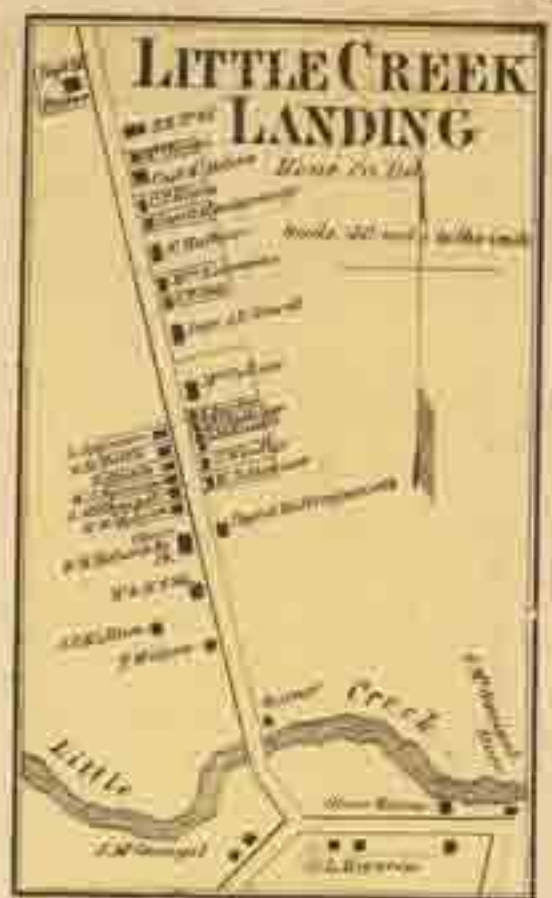

DOVER

Kent Co. Del
Scale 1 inch to the mile

Little Creek Landing Business Directory
 W. H. Hubbard & Co., Dealers in Dry Goods, Groceries, Boots, Shoes, Hats, Caps, Hardware, Tinware, Paints, Oil, Drugs, Ac.
 J. Morgan, Dealer in Dry Goods, Groceries, Hardware, Tinware, Crockery, Boots, Shoes, Hats, Caps, Paints, Oil, Drugs, Liquors, Ac.
 Sunset W. Newell, Fuel, Ac.