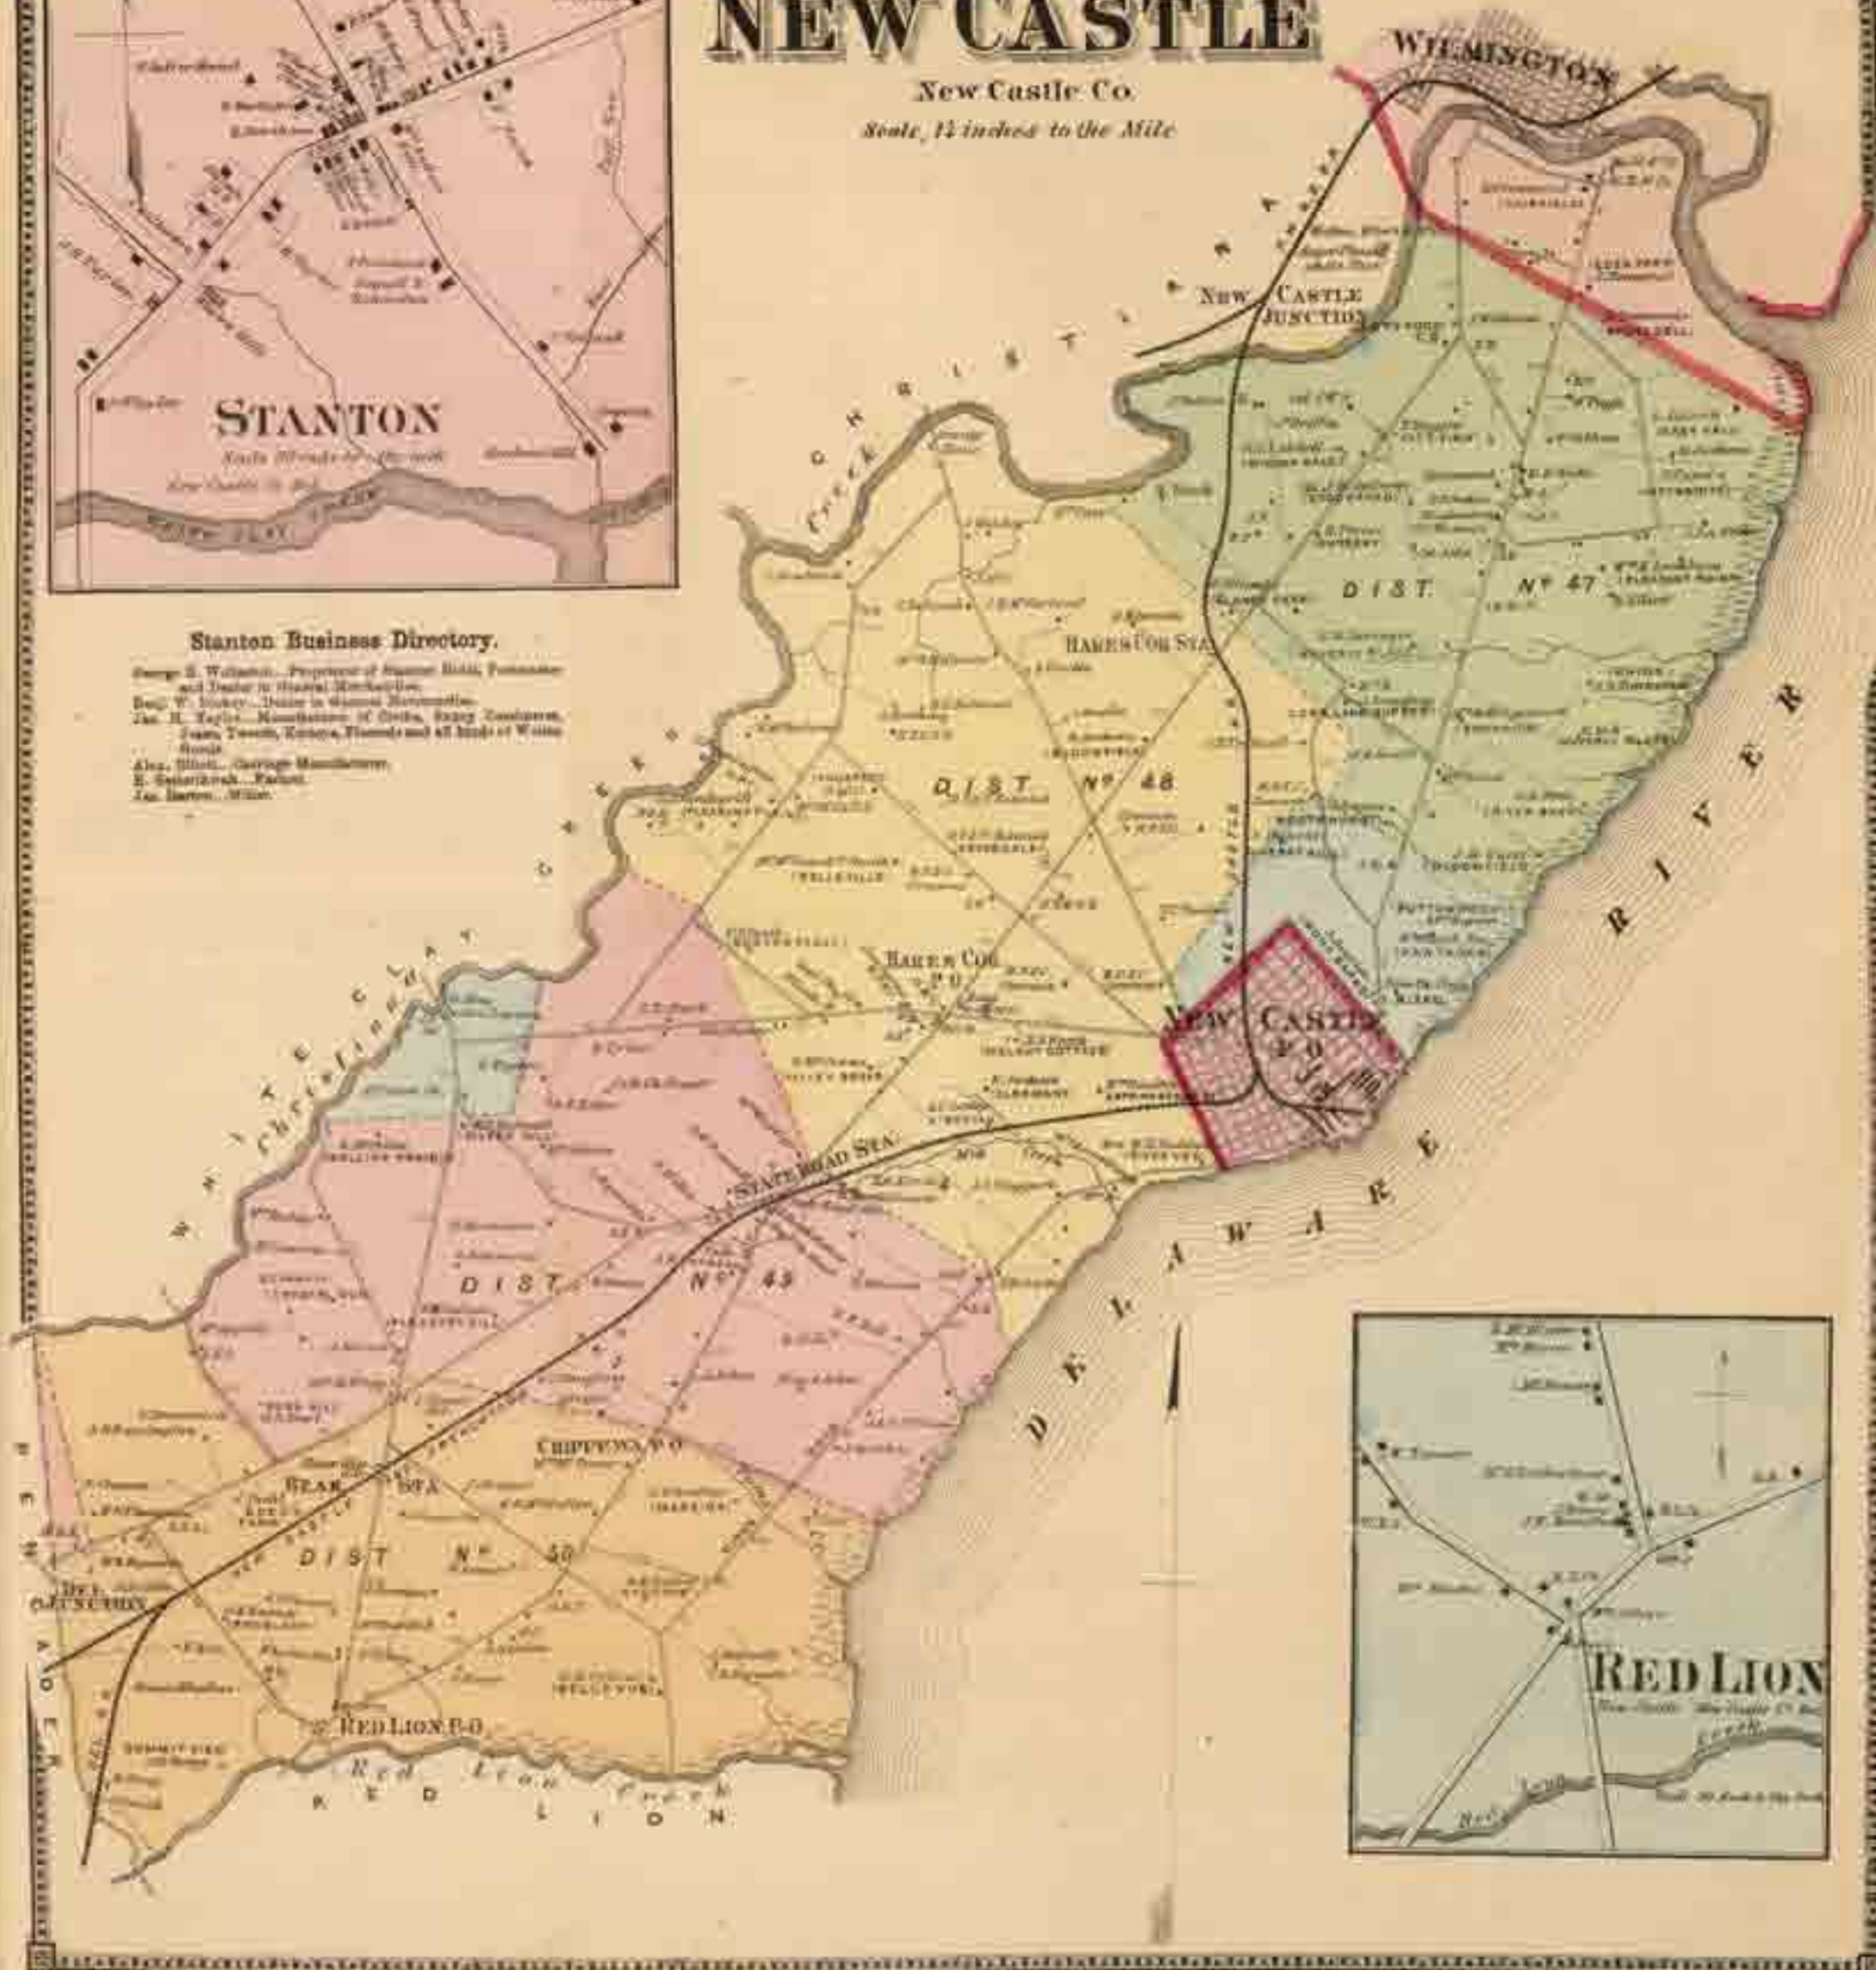

MILL CREEK

New Castle Co. Del.
Scale, 7 1/2 Miles to the Mile

NEW CASTLE

New Castle Co.
Scale, 1/4 inches to the Mile

Stanton Business Directory.

George S. Williams, Proprietor of Stanton Hotel, Furnace and Dealer in Heavy Merchandise.
 Doug. W. Dickey, Dealer in General Merchandise.
 Jas. H. Taylor, Manufacturer of Cords, Sacks, Casings, Taps, Trenches, Kettles, Flannels and all kinds of White Goods.
 Alex. Elliot, Carriage Manufacturer.
 E. Scheraga, Farmer.
 Jas. Harris, Miller.