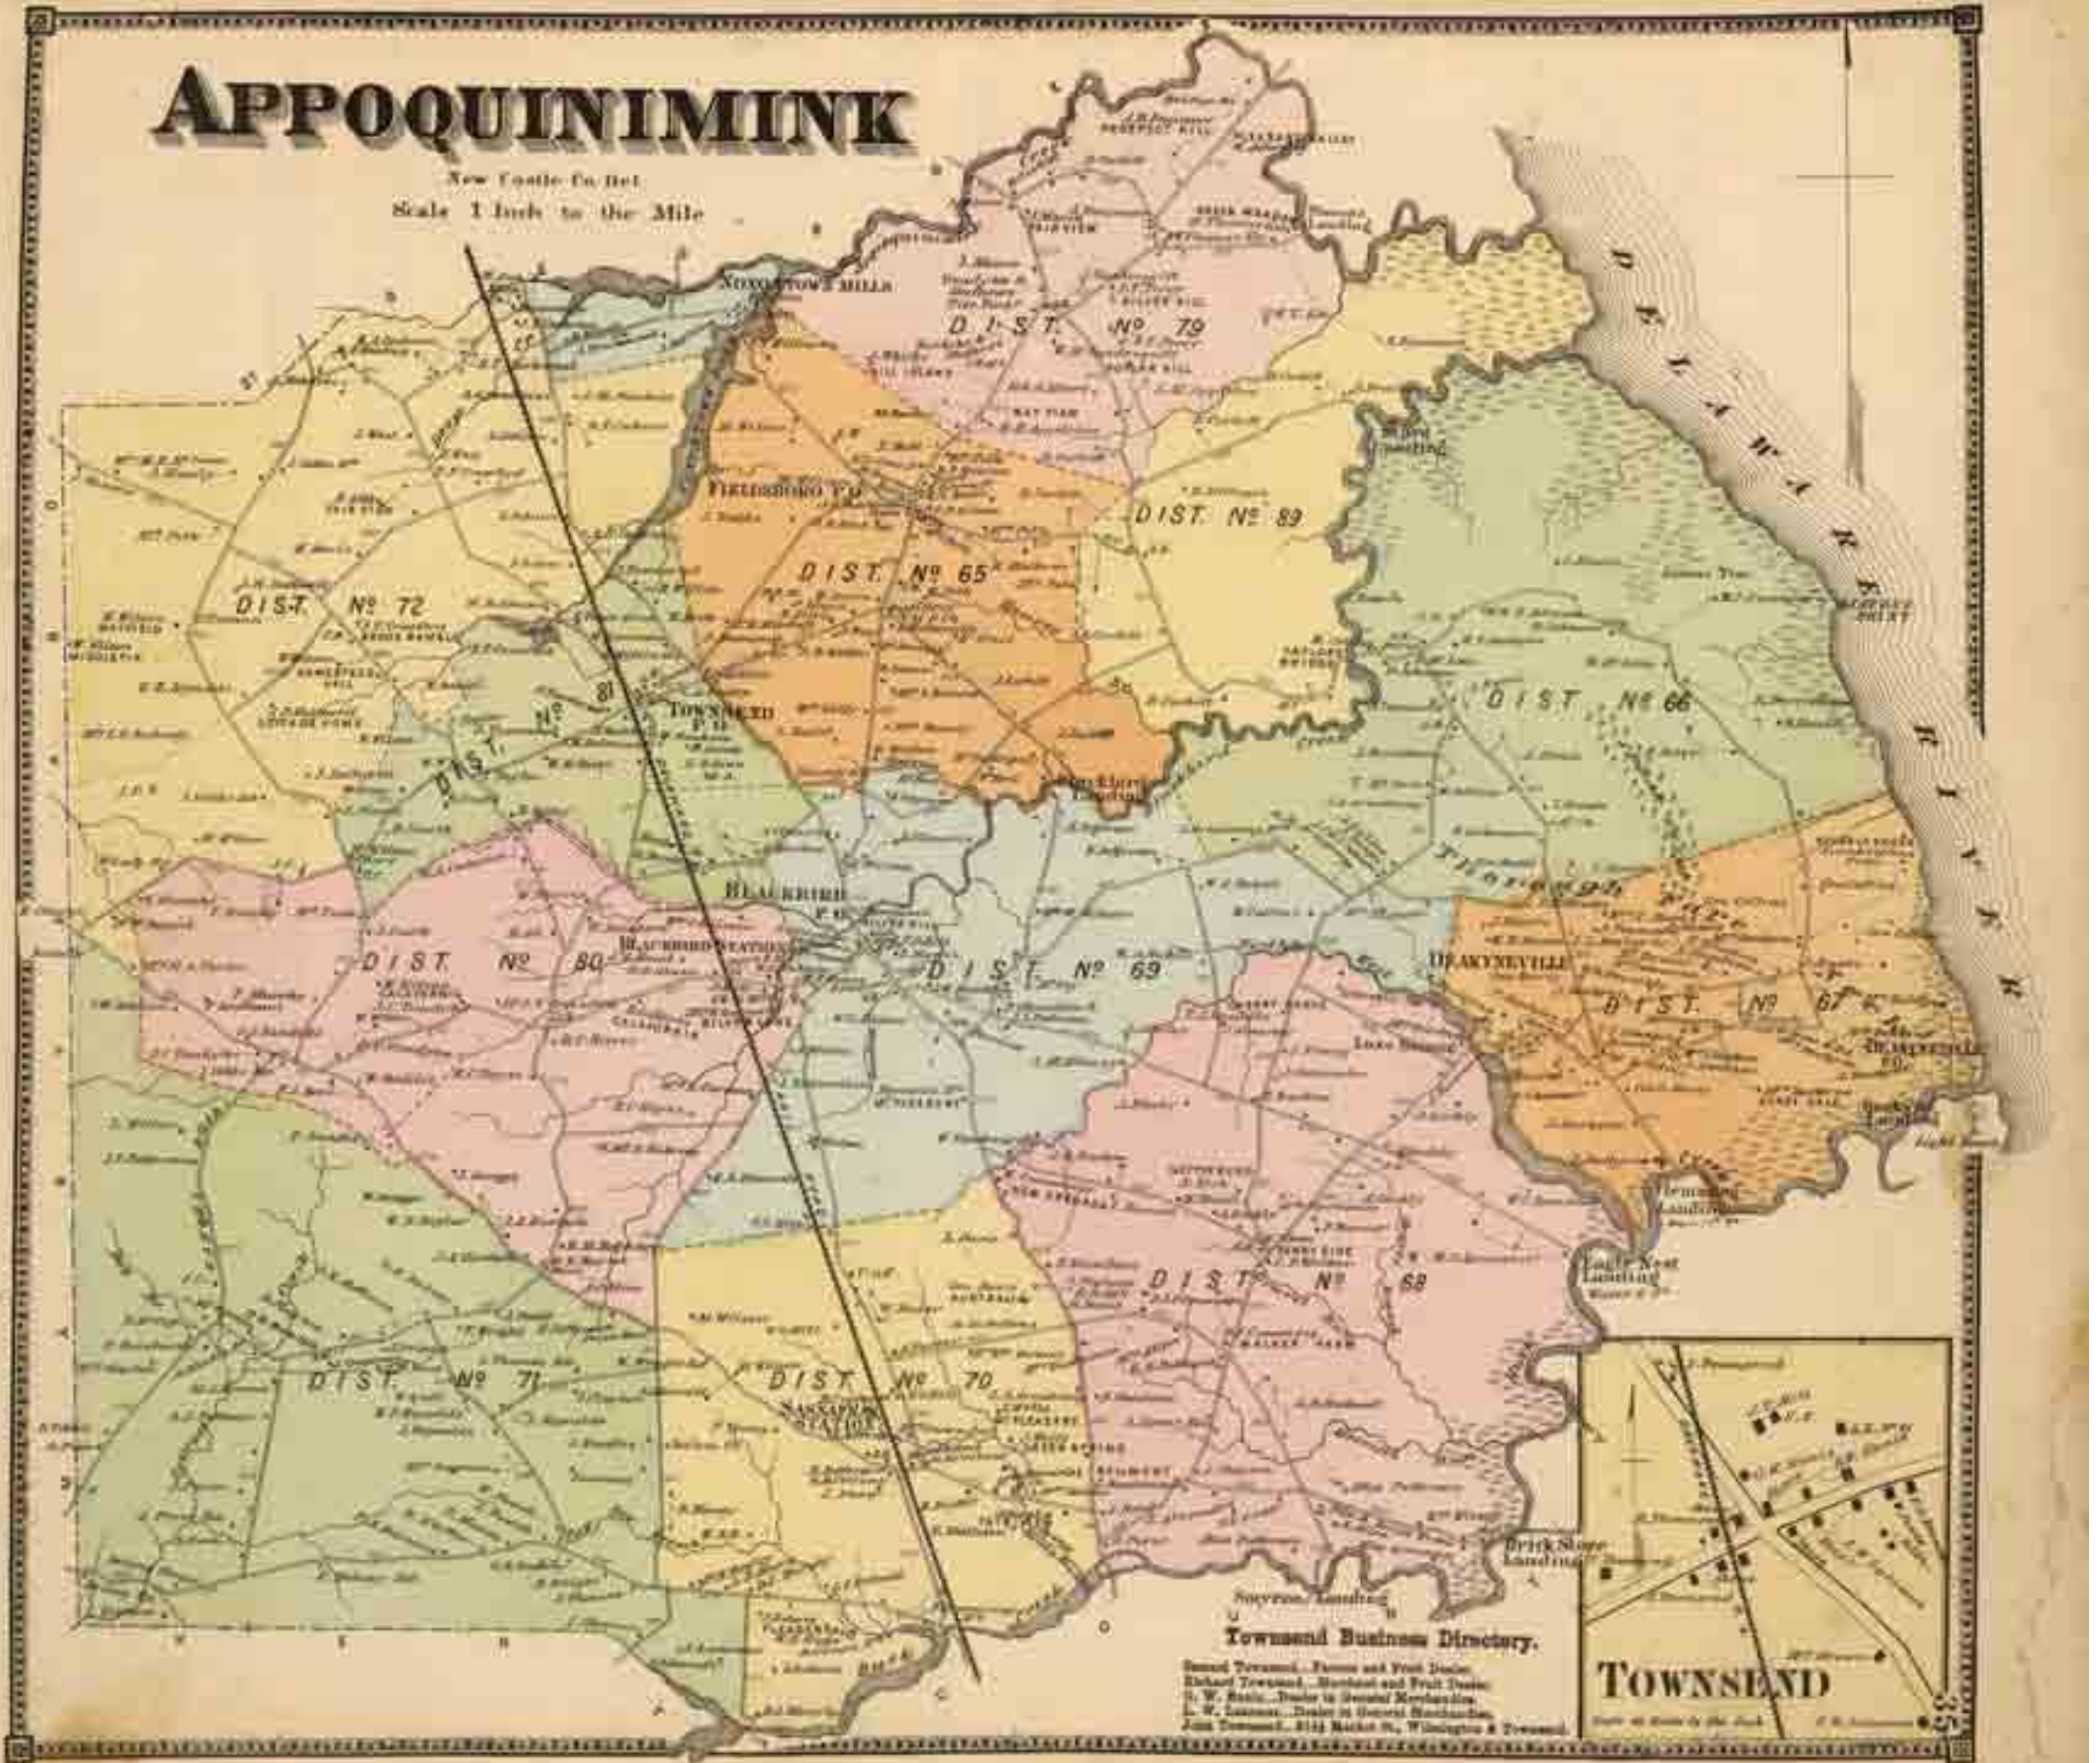

APPOQUINIMINK

New Castle Co. Del.
Scale 1 Inch to the Mile

Townsend Business Directory.
Samuel Townsend, Farmer and Fruit Dealer.
Richard Townsend, Merchant and Fruit Dealer.
S. W. Smith, Dealer in General Merchandise.
L. W. Latham, Dealer in General Merchandise.
John Townsend, Ship Master N. Wilmington & Townsend.

TOWNSEND