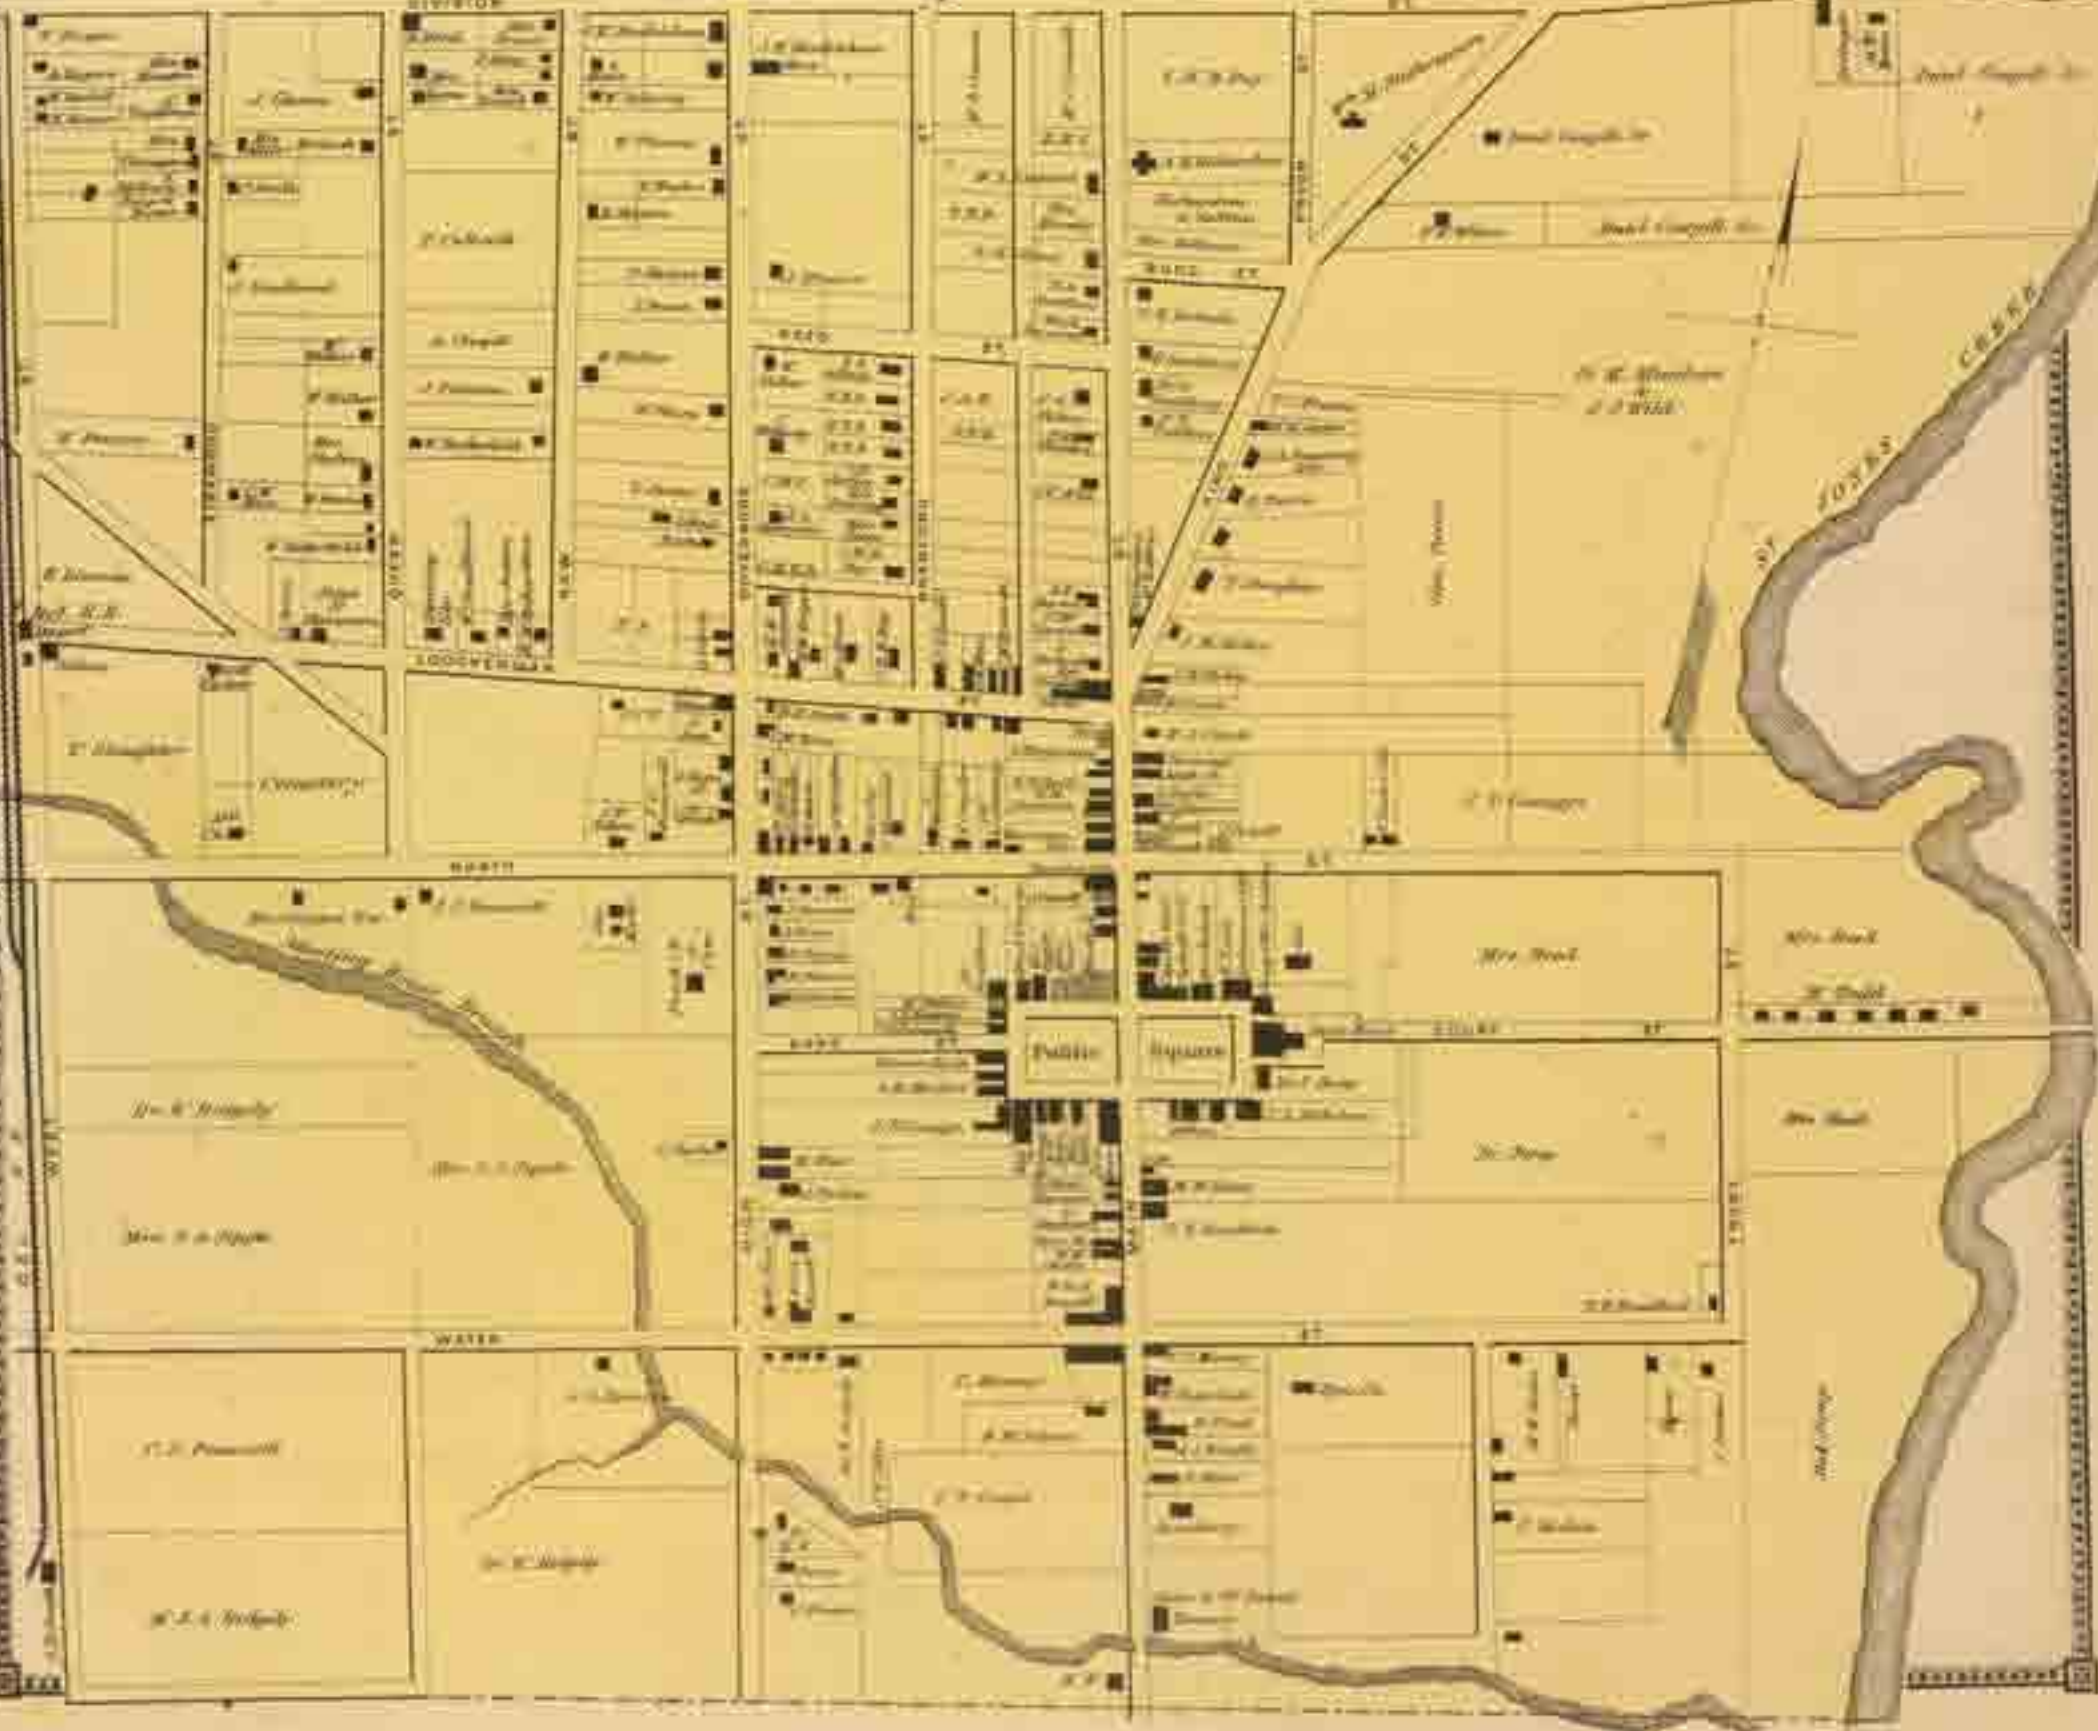

DOVER

Dover Heat Co. Del.

Do not let the heat go to the back