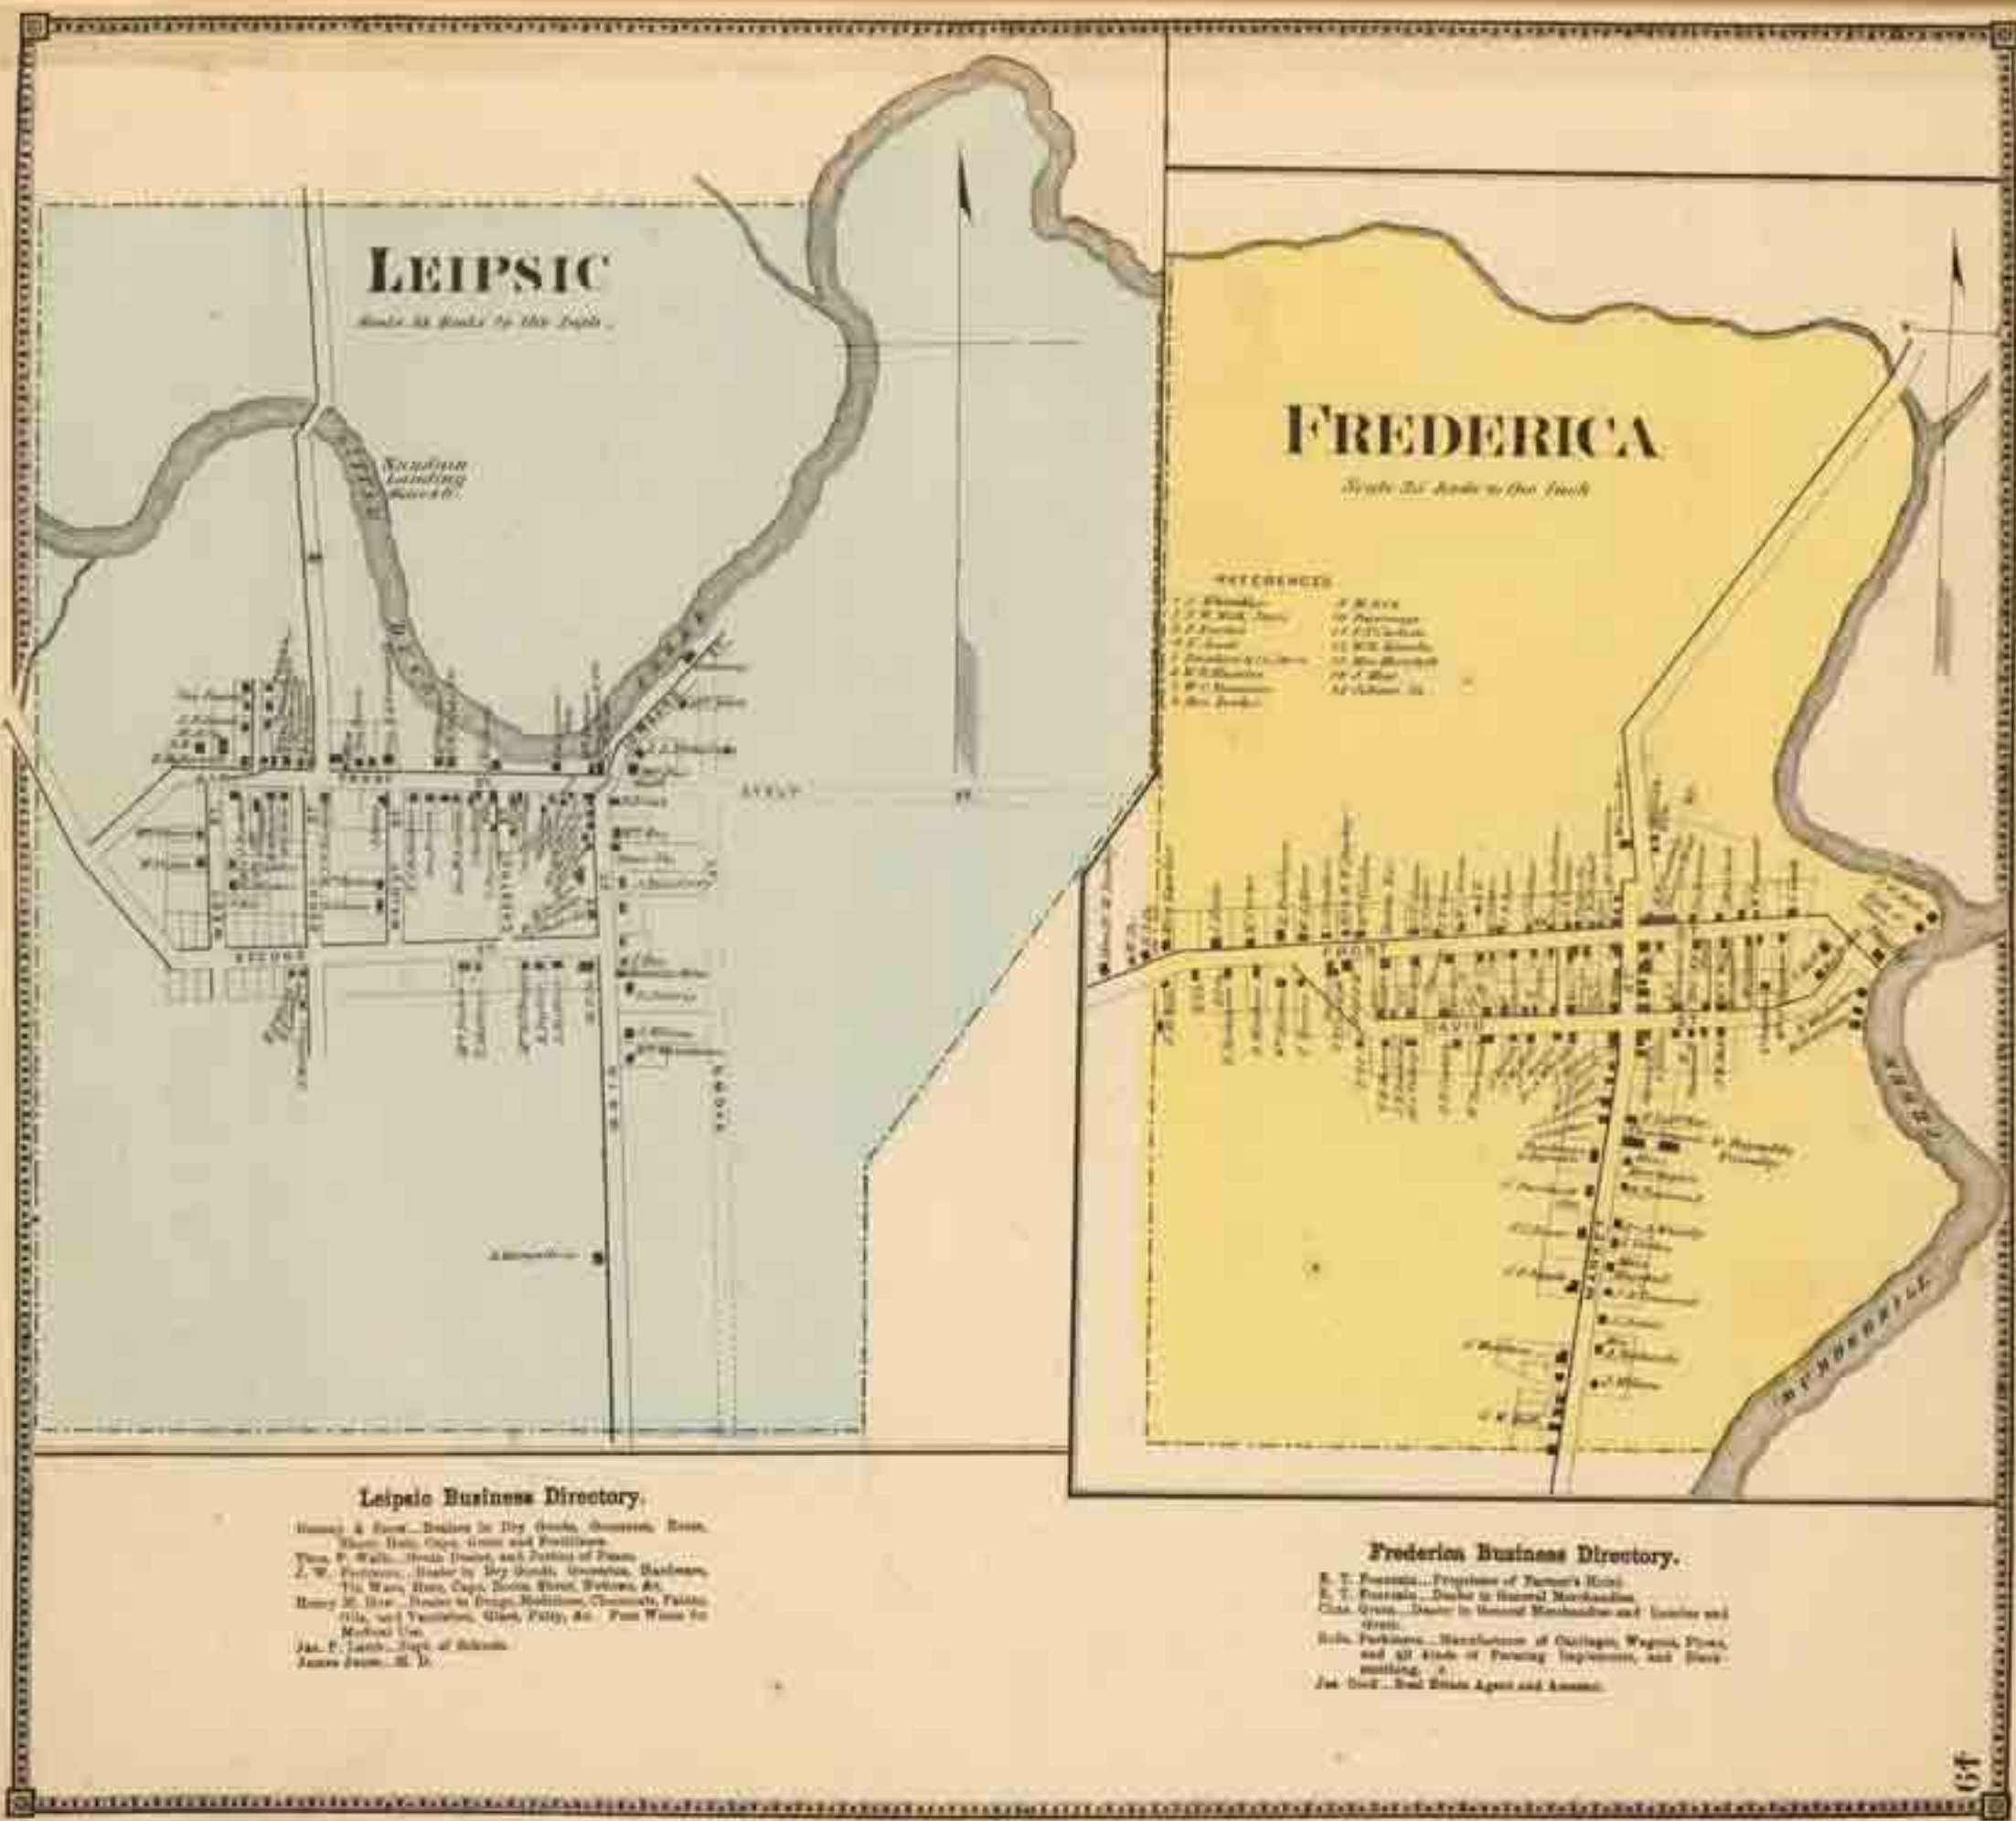

LEIPSIC

Scale 25 rods to the inch

Wharf Landing

FREDERICA

Scale 25 rods to the inch

REFERENCES

1. Wharf	2. Wharf
3. Wharf	4. Wharf
5. Wharf	6. Wharf
7. Wharf	8. Wharf
9. Wharf	10. Wharf
11. Wharf	12. Wharf
13. Wharf	14. Wharf
15. Wharf	16. Wharf
17. Wharf	18. Wharf
19. Wharf	20. Wharf

Leipsic Business Directory.

Henry & Son... Dealer in Dry Goods, Groceries, Etc.
John P. Wall... Dealer in Dry Goods, Groceries, Etc.
J. W. ... Dealer in Dry Goods, Groceries, Etc.
... Dealer in Dry Goods, Groceries, Etc.
... Dealer in Dry Goods, Groceries, Etc.
... Dealer in Dry Goods, Groceries, Etc.
... Dealer in Dry Goods, Groceries, Etc.

Frederica Business Directory.

E. T. ... Dealer in General Merchandise
... Dealer in General Merchandise and Groceries
... Dealer in General Merchandise and Groceries
... Dealer in General Merchandise and Groceries
... Dealer in General Merchandise and Groceries
... Dealer in General Merchandise and Groceries