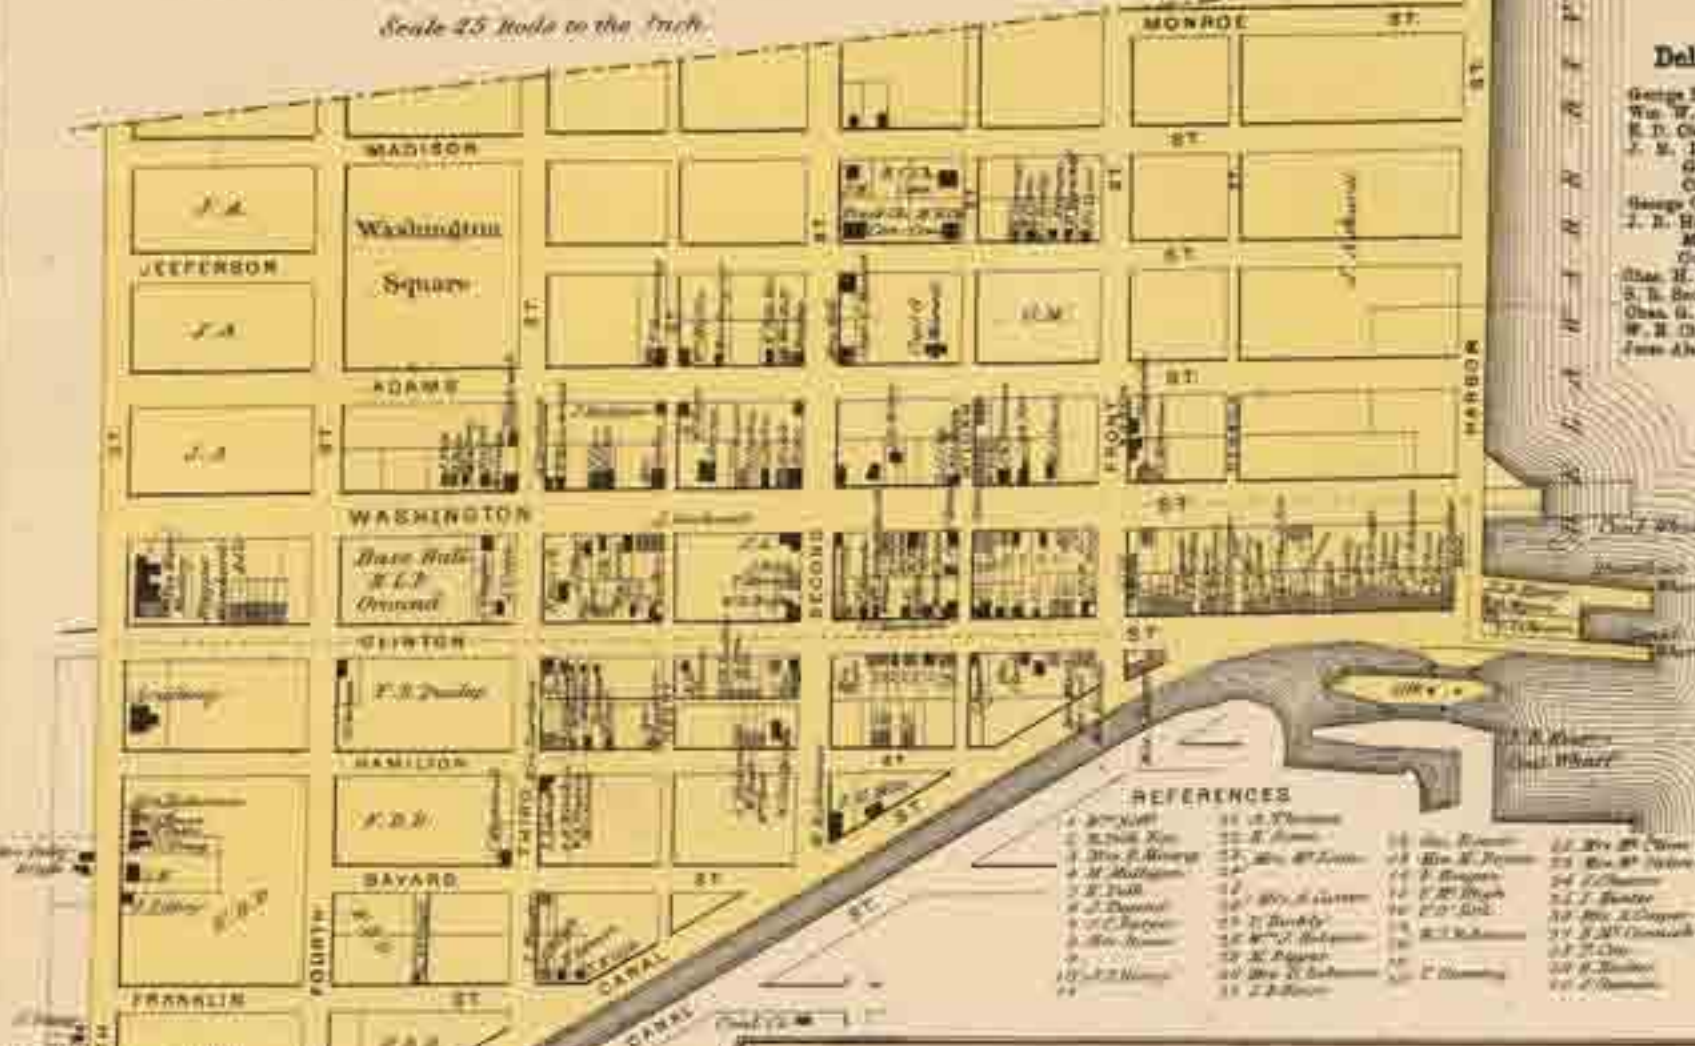

DELAWARE CITY

Scale 25 rods to the inch.

Delaware City Business Directory.

George Maxwell... President Del. City National Bank.
Wm. W. Fonda... Cashier.
E. D. O'Brien... Dealer in General Merchandise.
J. M. Pennington... Dealer in Cloth, Capsterns, Vestings,
Gait's Furnishing Goods, Dress Goods, Hosiery, Gloves,
Coats, Shirts &c.
George Clark... Dealer in Coal and Lumber.
J. B. Henry... Shipper of the Celebrated Franklin Coal, and
Mines and Shipper of the Deasel Water Bed Ash
Coal.
Isaac H. H. Cook... Agent Coal Shipper.
S. B. Bedford... Pastor since of Presbyterian Church.
Olan G. Ash... Clerk Ches. and Del. Canal.
W. H. Hoover... Resident.
Isaac Abrahamson... Manufacturer of Coaches and Carriages.

REFERENCES

1. J. A. ...	11. J. A. ...	21. J. A. ...
2. J. A. ...	12. J. A. ...	22. J. A. ...
3. J. A. ...	13. J. A. ...	23. J. A. ...
4. J. A. ...	14. J. A. ...	24. J. A. ...
5. J. A. ...	15. J. A. ...	25. J. A. ...
6. J. A. ...	16. J. A. ...	26. J. A. ...
7. J. A. ...	17. J. A. ...	27. J. A. ...
8. J. A. ...	18. J. A. ...	28. J. A. ...
9. J. A. ...	19. J. A. ...	29. J. A. ...
10. J. A. ...	20. J. A. ...	30. J. A. ...

RED LION

New Castle Co. Del.
Scale 14 inches to the inch.