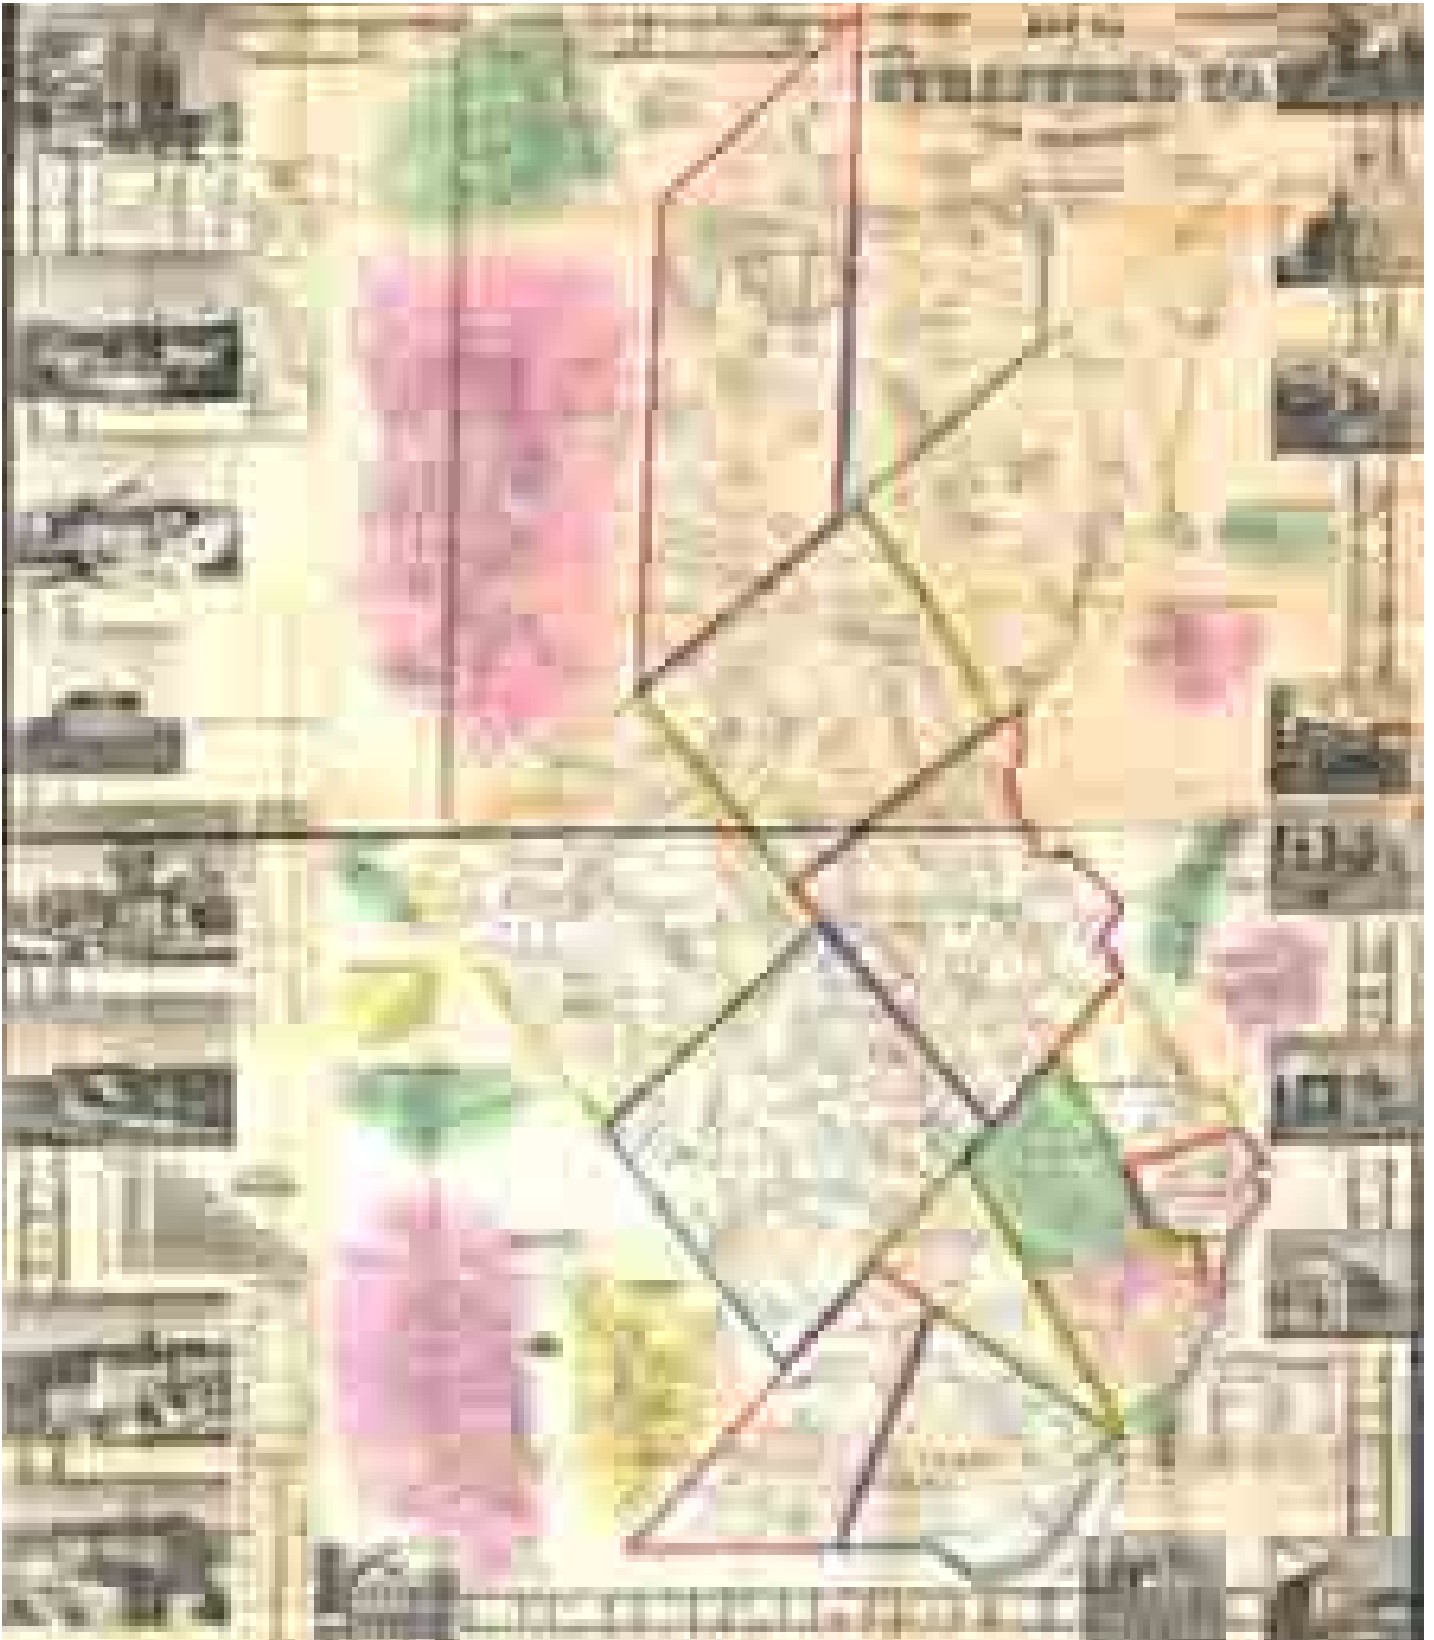

A complete copy of the 1856 county map by Smith & Bartlett showing the names and locations of the houses, businesses, churches and schools of century and a half ago. The 1856 map was the first comprehensive road map of the towns that make up Strafford County.

Edition of August 2005

© Old Maps PO Box 54 West Chesterfield, NH 03466

www.old-maps.com

Modern Town Outline Map

Map of Strafford County, NH 1856

The original map is a large wall map measuring about 4 1/2' x 5'.
This reproduction is from the original at the Library of Congress.

Table of Distances

Statistics

American House Dover

Cochecho
Manu-
facturing
Co's
Print
Works
Dover

Cochecho Manufacturing Co's Mills Dover

Flannel
Factory
Gonic

Great Falls Manufacturing Co's Mills

Great Falls